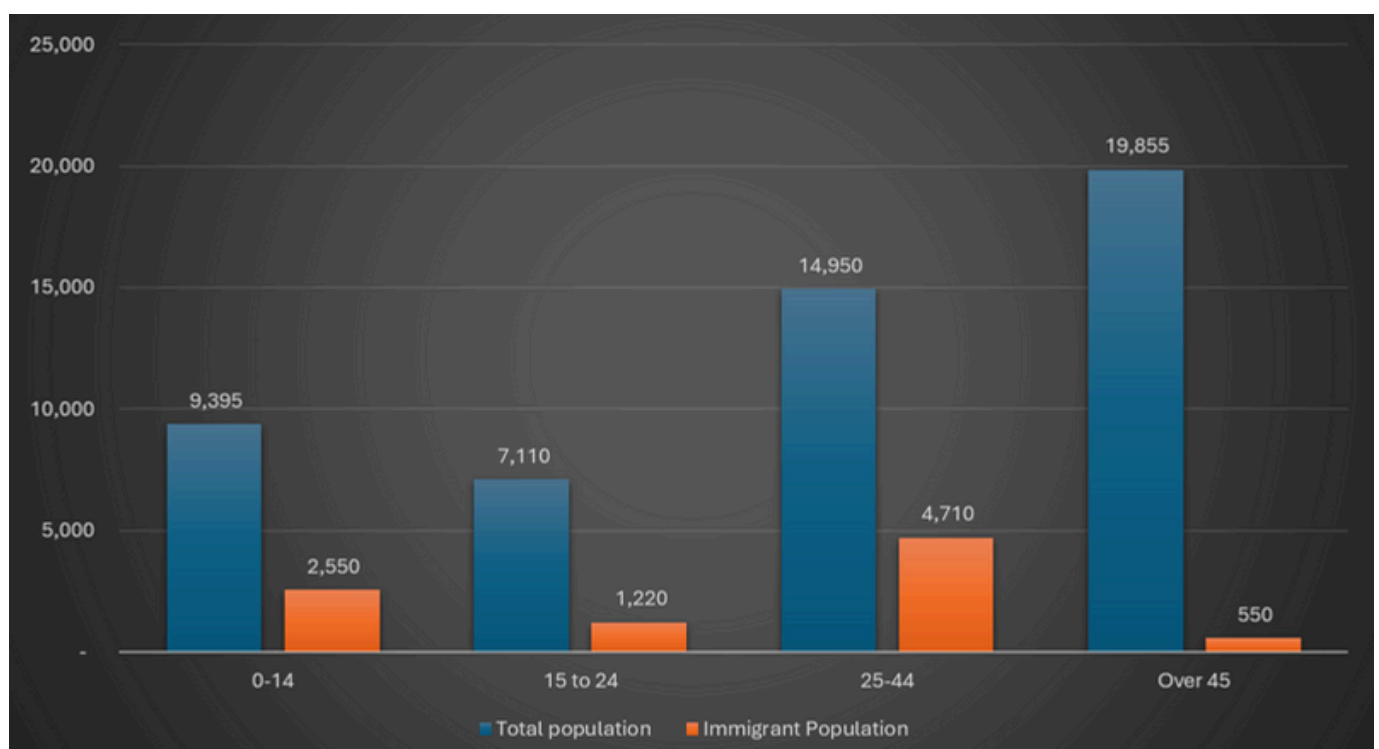

# MANITOBA IMMIGRATION FACT SHEET IT'S ALL ABOUT RURAL MANITOBA IMMIGRATION

Author: Shirlyn Kunaratnam

This Rural Manitoba Immigration Factsheet is a comprehensive resource offering insights into the immigrant landscape in Manitoba. The information provides data on the immigrant population, their countries of origin, and their significant contributions to the workforce in Manitoba, with a specific focus on the Westman Region and Brandon.

- Total Canadian population is 40,097,761 as of 2023 (Statistics Canada 2023)
- Population 65 years of age or older: 19%
- Canada's total population of immigrants in 2021 was 8,361,505, representing 23% of the Canadian population (Statistics Canada, 2021)

**Figure 1:** Manitoba's Immigrant Population at a Glance

**Figure 2:** Immigrant Population in Manitoba by Category

**Figure 3: Total Population in Westman**

**Table 3: Westman divisions**

Westman Divisions	Areas covered
Division 4	Pilot Mount and Manitou area
Division 5	Melita area
Division 6	Virten area
Division 7	Brandon area
Division 8	Gladstone, MacGregor, Treherne areas
Division 15	Minnedosa, Neepawa areas

**Figure 4: Total Immigrant Population in Westman**

- 78% of the immigrants in the Westman region are economic immigrants

**Figure 5: Brandon’s population vs immigrants by Age**

- As of 2023 Brandon’s population has increased to 54,265 (Statistics Canada, 2023)
- According to Statistics Canada, Brandon has 54% of the young workforce
- 16% of Brandon's population is over 65 years