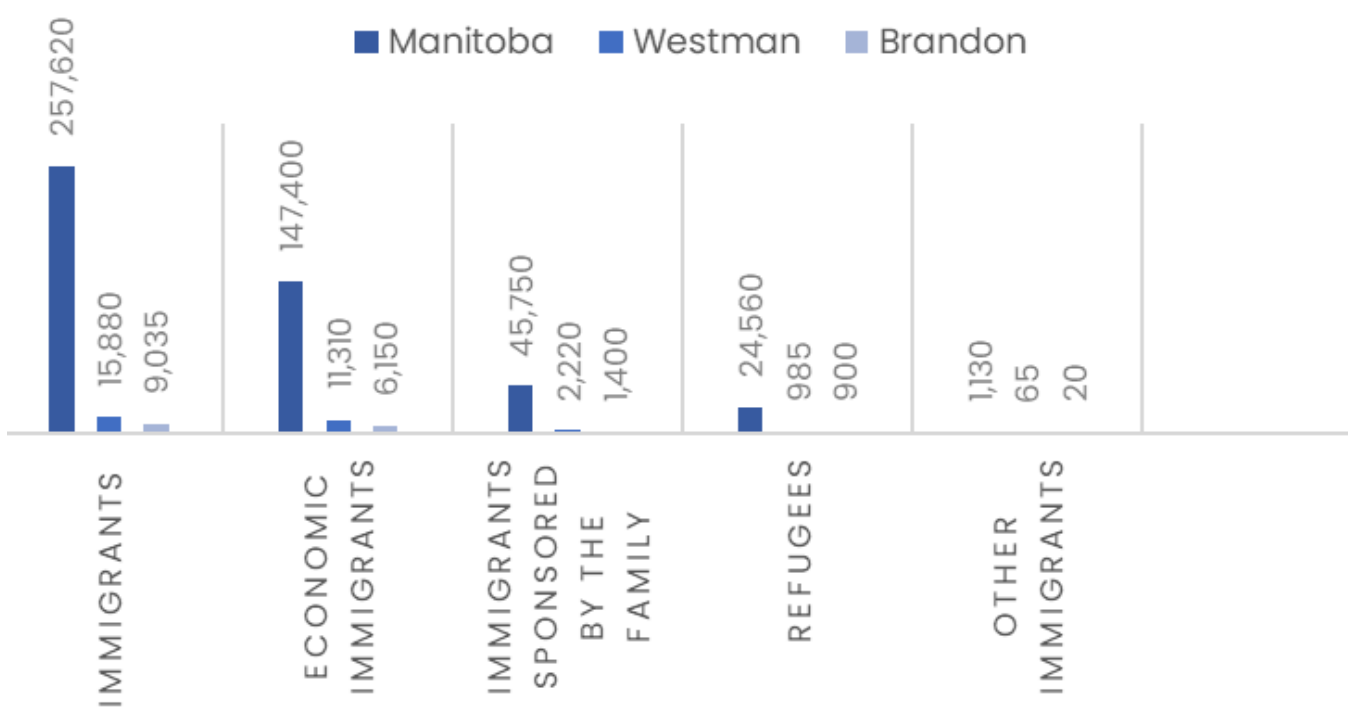

# MANITOBA IMMIGRATION FACT SHEET IT'S ALL ABOUT RURAL MANITOBA IMMIGRATION

Author: Shirlyn Kunaratnam

This Rural Manitoba Immigration Factsheet is a comprehensive resource offering insights into the immigrant landscape in Manitoba. The information provides data on the immigrant population, their countries of origin, and their significant contributions to the workforce in Manitoba, with a specific focus on the Westman Region and Brandon.

- Total Canadian population is 40,097,761 as of 2023 (Statistics Canada 2023)
- Population 65 years of age or older: 19%
- Canada's total population of immigrants in 2021 was 8,361,505, representing 23% of the Canadian population (Statistics Canada, 2021)

**Table 1:** Total Population of Canada

<b>Total population as of 2021</b>	<b>36,991,980</b>
Male	18,226,240
Female	18,765,740

**Table 2:** Manitoba's Population at a Glance

	Manitoba	Westman	Brandon
<b>Total</b>	1,342,150	140,965	51,315
<b>Male</b>	666,490	70,365	25,150
<b>Female</b>	675,660	70,615	26,120

**Figure 1:** Manitoba's Immigrant Population at a Glance

**Figure 2:** Immigrant Population in Manitoba by Category

**Figure 3: Total Population in Westman**

**Table 3: Westman divisions**

Westman Divisions	Areas covered
Division 4	Pilot Mount and Manitou area
Division 5	Melita area
Division 6	Virten area
Division 7	Brandon area
Division 8	Gladstone, MacGregor, Treherne areas
Division 15	Minnedosa, Neepawa areas