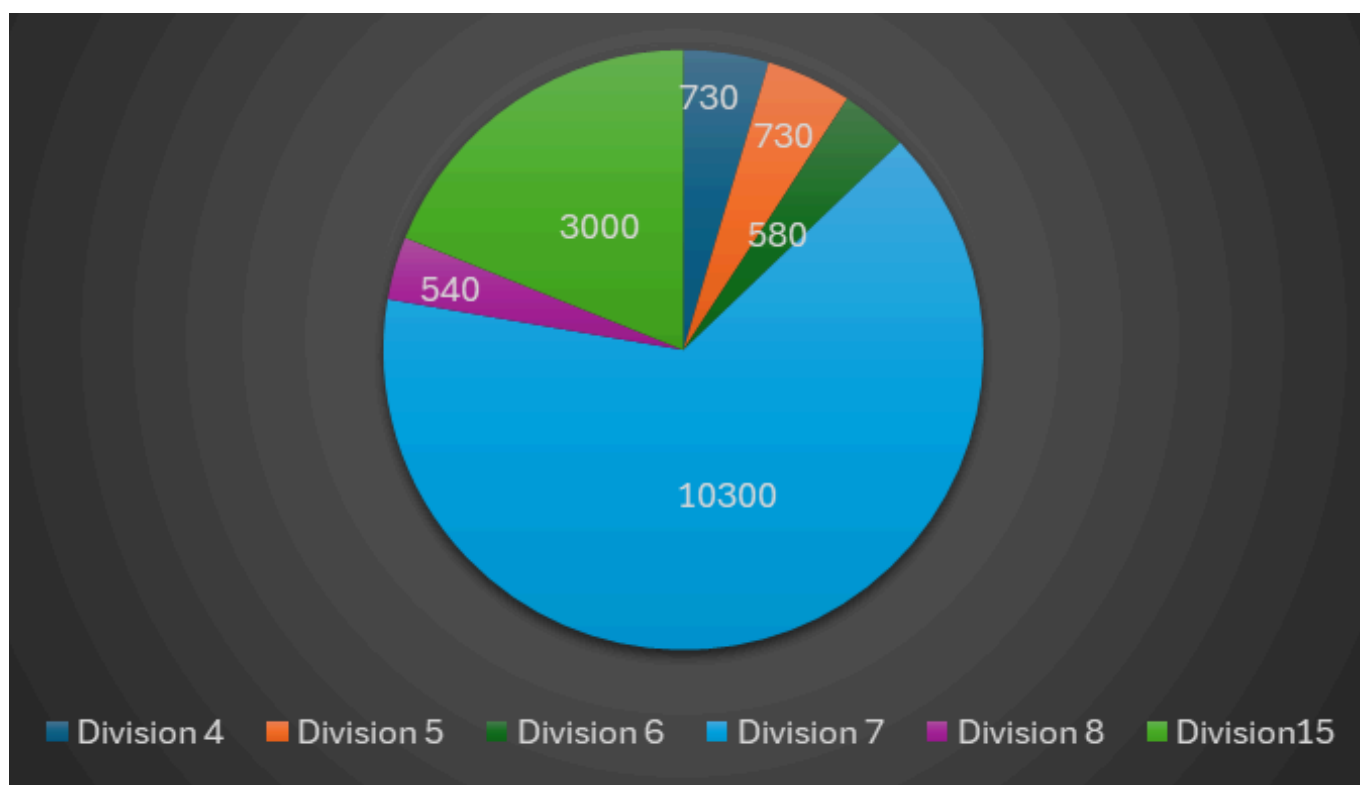

# MANITOBA IMMIGRATION FACT SHEET IT'S ALL ABOUT RURAL MANITOBA IMMIGRATION

Author: Shirlyn Kunaratnam

This Rural Manitoba Immigration Factsheet is a comprehensive resource offering insights into the immigrant landscape in Manitoba. The information provides data on the immigrant population, their countries of origin, and their significant contributions to the workforce in Manitoba, with a specific focus on the Westman Region and Brandon.

- Total Canadian population is 40,097,761 as of 2023 (Statistics Canada 2023)
- Population 65 years of age or older: 19%
- Canada's total population of immigrants in 2021 was 8,361,505, representing 23% of the Canadian population (Statistics Canada, 2021)

**Figure 1:** Manitoba's Immigrant Population at a Glance

**Figure 2:** Immigrant Population in Manitoba by Category

**Figure 3: Total Population in Westman**

**Table 3: Westman divisions**

Westman Divisions	Areas covered
Division 4	Pilot Mount and Manitou area
Division 5	Melita area
Division 6	Virten area
Division 7	Brandon area
Division 8	Gladstone, MacGregor, Treherne areas
Division 15	Minnedosa, Neepawa areas

**Figure 4: Total Immigrant Population in Westman**

- 78% of the immigrants in the Westman region are economic immigrants

**Figure 5: Brandon’s population vs immigrants by Age**

- As of 2023 Brandon’s population has increased to 54,265 (Statistics Canada, 2023)
- According to Statistics Canada, Brandon has 54% of the young workforce
- 16% of Brandon's population is over 65 years