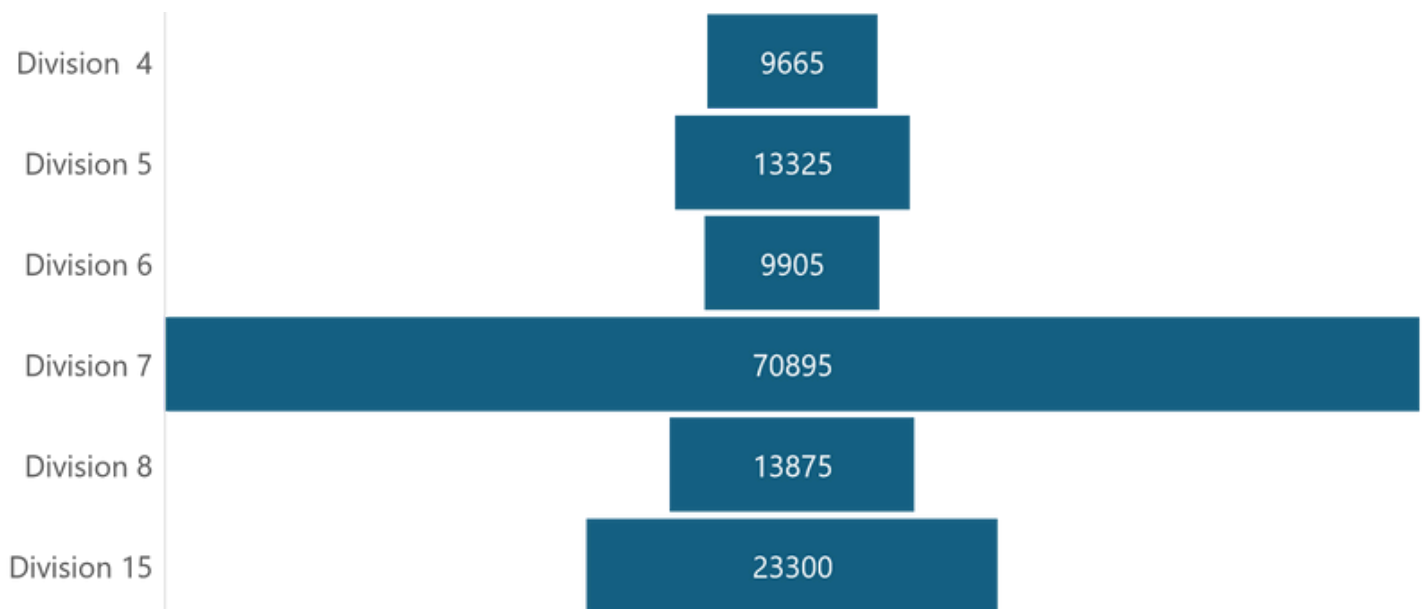

# MANITOBA IMMIGRATION FACT SHEET IT'S ALL ABOUT RURAL MANITOBA IMMIGRATION

Author: Shirlyn Kunaratnam

This Rural Manitoba Immigration Factsheet is a comprehensive resource offering insights into the immigrant landscape in Manitoba. The information provides data on the immigrant population, their countries of origin, and their significant contributions to the workforce in Manitoba, with a specific focus on the Westman Region and Brandon.

- Total Canadian population is 40,097,761 as of 2023 (Statistics Canada 2023)
- Population 65 years of age or older: 19%
- Canada's total population of immigrants in 2021 was 8,361,505, representing 23% of the Canadian population (Statistics Canada, 2021)

**Table 1:** Total Population of Canada

<b>Total population as of 2021</b>	<b>36,991,980</b>
Male	18,226,240
Female	18,765,740

**Table 2:** Manitoba's Population at a Glance

	Manitoba	Westman	Brandon
<b>Total</b>	1,342,150	140,965	51,315
<b>Male</b>	666,490	70,365	25,150
<b>Female</b>	675,660	70,615	26,120

**Figure 1:** Manitoba's Immigrant Population at a Glance

**Figure 2:** Immigrant Population in Manitoba by Category

**Figure 3: Total Population in Westman**

**Table 3: Westman divisions**

Westman Divisions	Areas covered
Division 4	Pilot Mount and Manitou area
Division 5	Melita area
Division 6	Virten area
Division 7	Brandon area
Division 8	Gladstone, MacGregor, Treherne areas
Division 15	Minnedosa, Neepawa areas