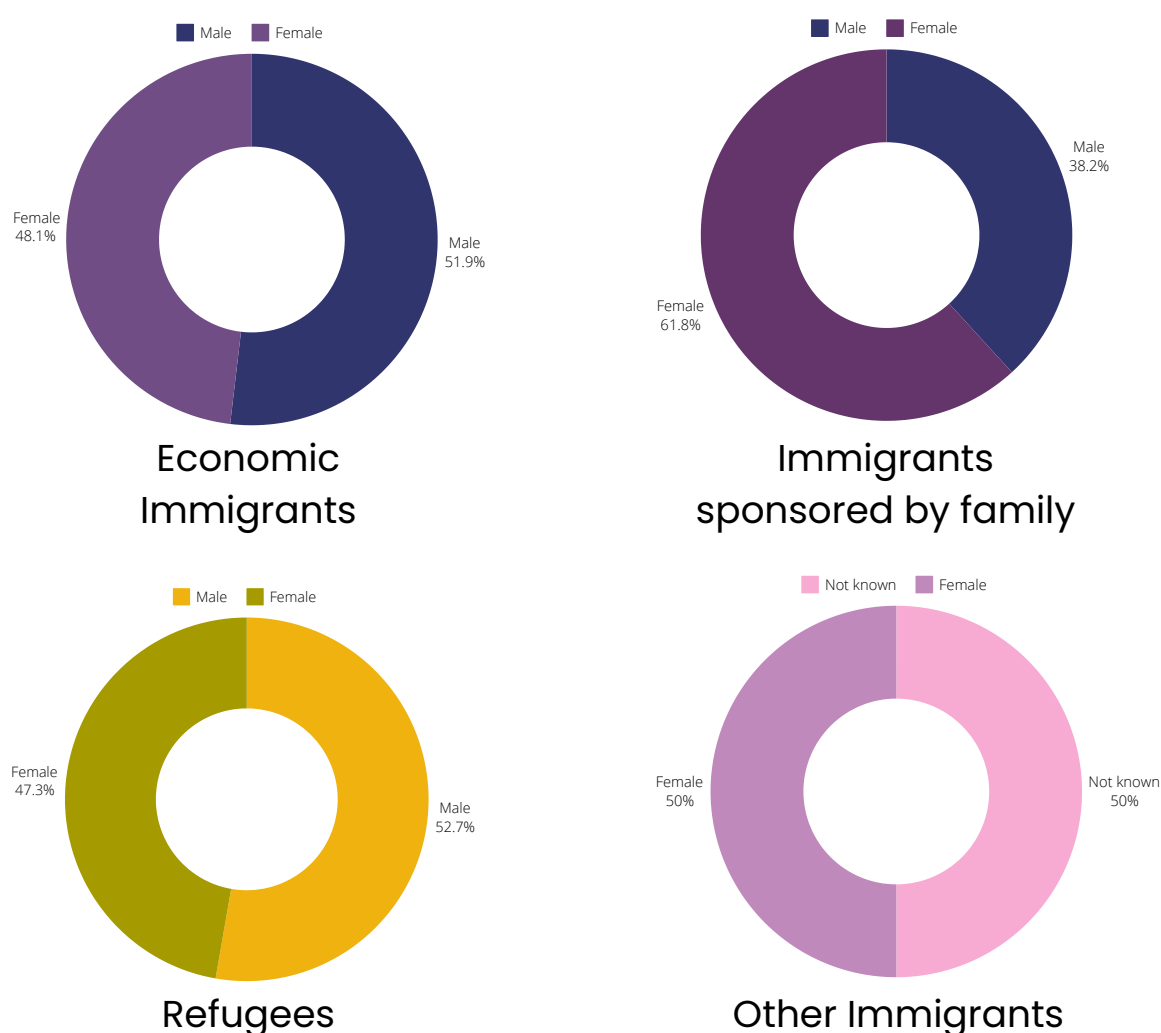

# MANITOBA IMMIGRATION FACT SHEET IT'S ALL ABOUT RURAL MANITOBA IMMIGRATION

Author: Shirlyn Kunaratnam

This Rural Manitoba Immigration Factsheet is a comprehensive resource offering insights into the immigrant landscape in Manitoba. The information provides data on the immigrant population, their countries of origin, and their significant contributions to the workforce in Manitoba, with a specific focus on the Westman Region and Brandon.

**Figure 1:** Manitoba's Immigrant Population at a Glance

**Figure 2:** Immigrant Population in Manitoba by Category

**Figure 3: Total Population in Westman**

**Table 3: Westman divisions**

Westman Divisions	Areas covered
Division 4	Pilot Mount and Manitou area
Division 5	Melita area
Division 6	Virten area
Division 7	Brandon area
Division 8	Gladstone, MacGregor, Treherne areas
Division 15	Minnedosa, Neepawa areas

**Figure 4: Total Immigrant Population in Westman**

- 78% of the immigrants in the Westman region are economic immigrants

**Figure 5: Brandon’s population vs immigrants by Age**

- As of 2023 Brandon’s population has increased to 54,265 (Statistics Canada, 2023)
- According to Statistics Canada, Brandon has 54% of the young workforce
- 16% of Brandon's population is over 65 years

**Table 4:** Top Ten Countries of Origin of Immigrants in Manitoba (Source: Statistics Canada, 2021)

Manitoba	Total	Westman Region	Total	Brandon	Total
Philippines	70,265	Philippines	3,665	India	1,535
India	32,155	United Kingdom	1,640	China	1,020
United Kingdom	10,995	India	1,620	El Salvador	970
China	10,250	China	1,090	Philippines	680
Germany	9,360	El Salvador	1,005	Nigeria	580
Nigeria	8,550	Germany	705	United Kingdom	485
United States of America	6,705	Nigeria	595	Ethiopia	405
Mexico	5,845	United States of America	560	Ukraine	340
Ukraine	5,370	Ukraine	425	Colombia	250
Vietnam	4,575	Ethiopia	405	Eritrea	245