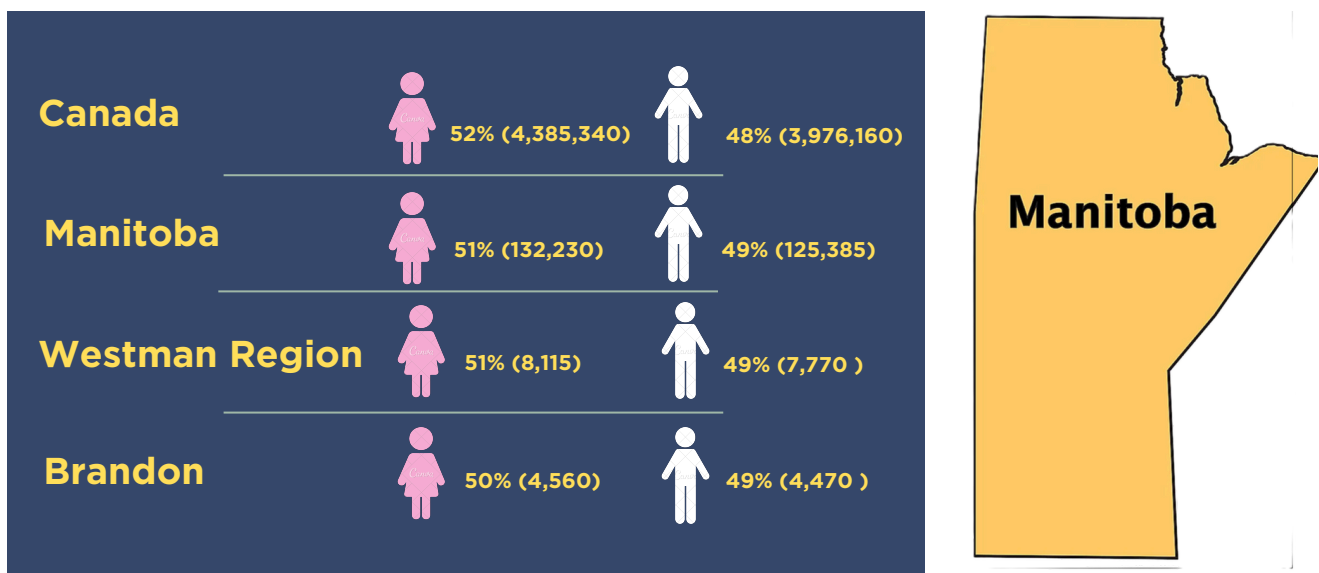

MANITOBA IMMIGRATION FACT SHEET IT'S ALL ABOUT RURAL MANITOBA IMMIGRATION

Author: Shirlyn Kunaratnam

This Rural Manitoba Immigration Factsheet is a comprehensive resource offering insights into the immigrant landscape in Manitoba. The information provides data on the immigrant population, their countries of origin, and their significant contributions to the workforce in Manitoba, with a specific focus on the Westman Region and Brandon.

- Total Canadian population is 40,097,761 as of 2023 (Statistics Canada 2023)
- Population 65 years of age or older: 19%
- Canada's total population of immigrants in 2021 was 8,361,505, representing 23% of the Canadian population (Statistics Canada, 2021)

Table 1: Total Population of Canada

Total population as of 2021	36,991,980
Male	18,226,240
Female	18,765,740

Table 2: Manitoba's Population at a Glance

	Manitoba	Westman	Brandon
Total	1,342,150	140,965	51,315
Male	666,490	70,365	25,150
Female	675,660	70,615	26,120

Figure 1: Manitoba's Immigrant Population at a Glance